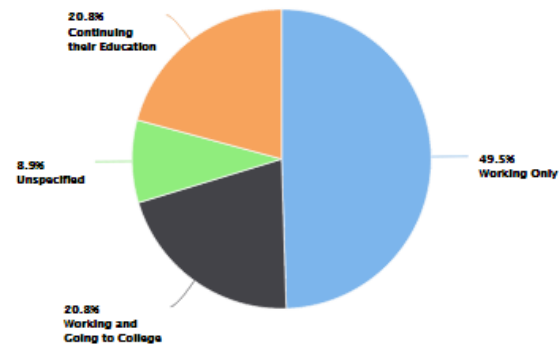

DETAILS ABOUT THIS MAJOR

Career Path: **Science, Technology, Engineering, & Mathematics**

The main campus for **Broward College** is located in **Fort Lauderdale, FL**.
You have selected an **Education Certificate in Information Technology Analyst**.

A program that focuses on the design of technological information systems, including computing systems, as solutions to business and research data and communications support needs. Includes instruction in the principles of computer hardware and software components, algorithms, databases, telecommunications, user tactics, application testing, and human interface design.

[LEARN MORE ABOUT THIS COLLEGE](#)

Graduates from this program who are working typically make between **$31,480** and **$53,044**.

If you enroll full-time, the program typically takes **1-2** years to complete.

1 year of tuition and fees cost **$3,357.00**, but student aid may make this price much lower for you. Estimate your federal financial aid using the [FAFSA Forecaster](#).

The average number of graduates from this program is **145**.

What are Graduates Doing?