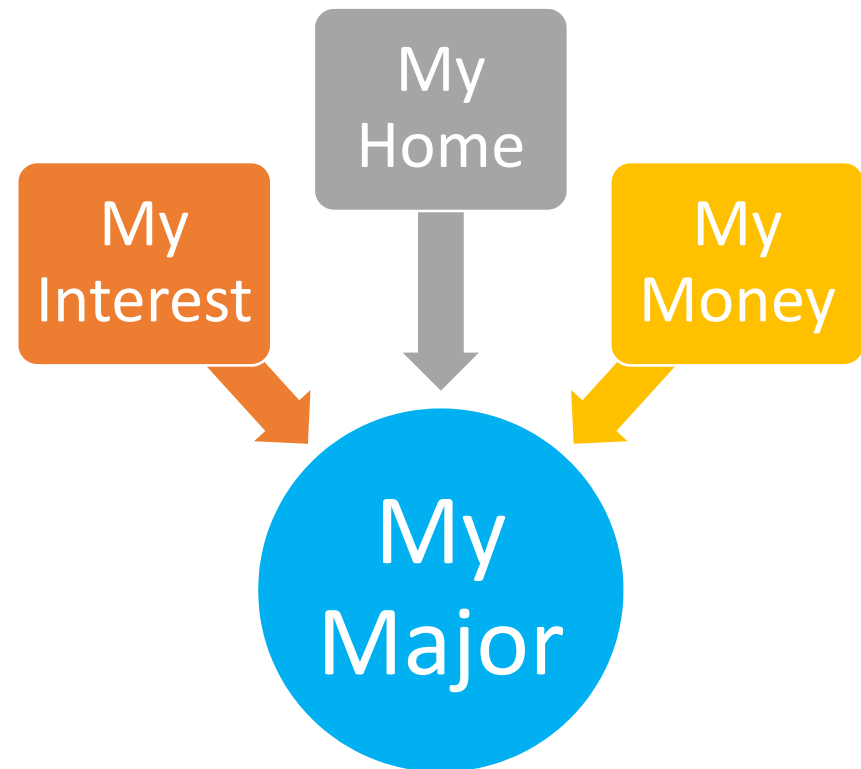

Our Solution

- The Florida College System, in partnership with Broward College, developed a decision-making tool for students to explore programs at colleges of interest, obtain information about related occupations and explore career opportunities.